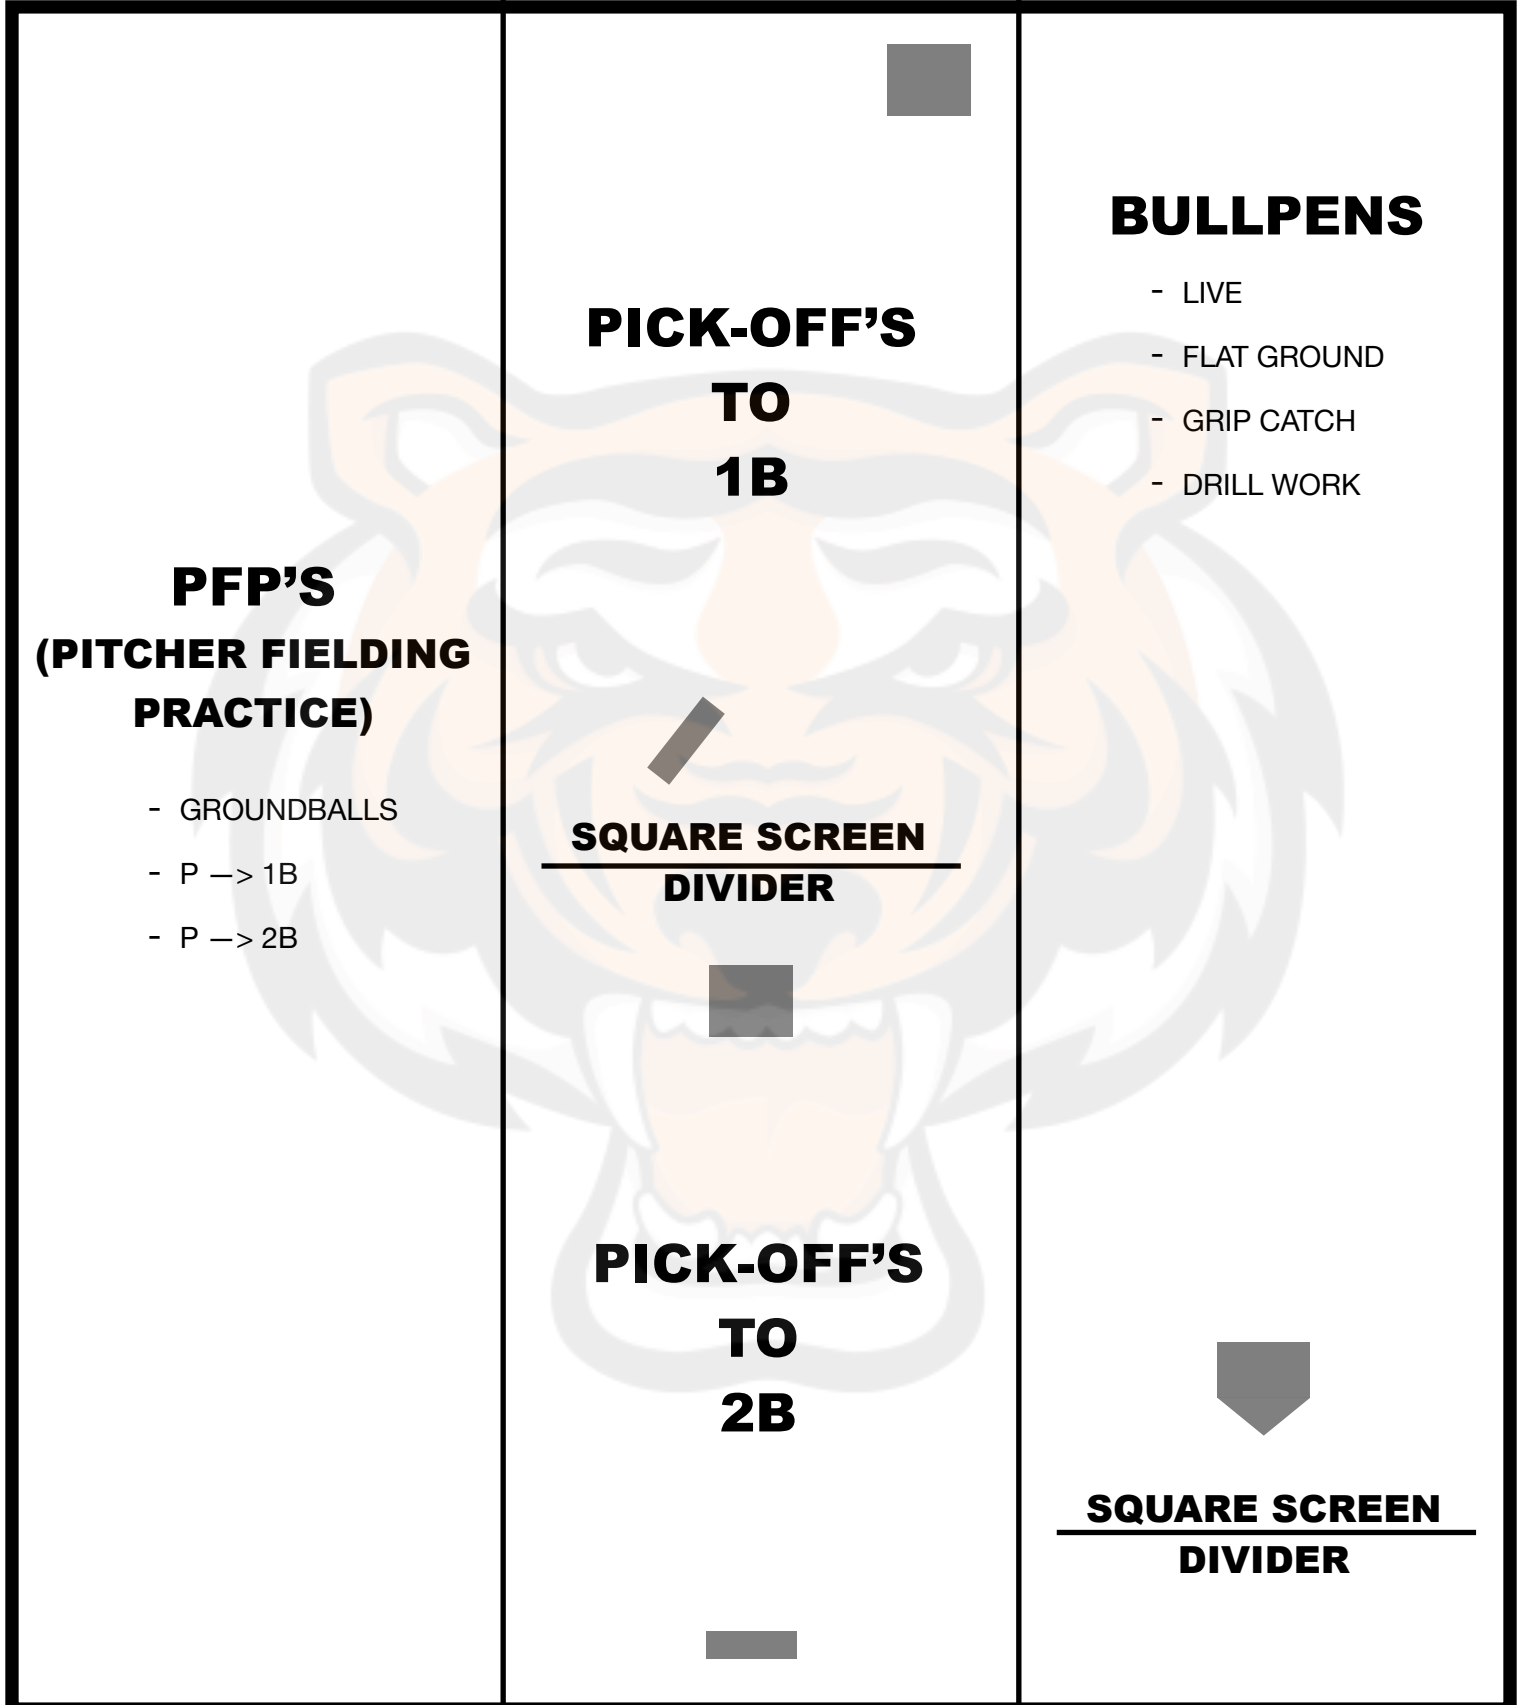

BACK

PITCHING ONLY

PFP'S

(PITCHER FIELDING PRACTICE)

- GROUNDBALLS
- P → 1B
- P → 2B

PICK-OFF'S

TO
1B

**SQUARE SCREEN
DIVIDER**

PICK-OFF'S

TO
2B

**SQUARE SCREEN
DIVIDER**

BULLPENS

- LIVE
- FLAT GROUND
- GRIP CATCH
- DRILL WORK

FRONT